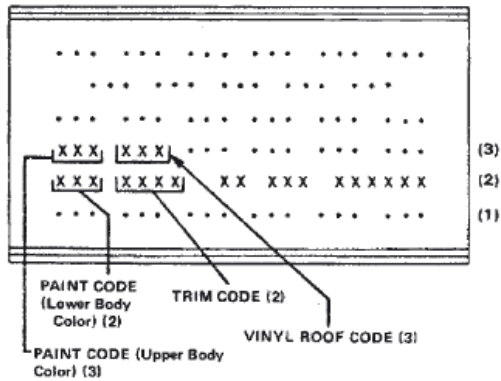

VIN / TYPENSCHILD

VIN PLATE LOCATIONS

1. Neon, Sebring
2. Wrangler
3. Stratus Cabrio
4. PT Cruiser
5. Stratus, Voyager
6. Grand Cherokee

**VIN PLATE LOCATION
GRAND CHEROKEE**

**VIN PLATE CHRYSLER
PAINTCODE = PS2**

COLOR IDENTIFICATION PLATE

→ 1993

1993 →

VINformation

CHECK THIS EXAMPLE

1st Position of the VIN# (Vehicle Identification Number)

This digit breaks down the Country of Production for a vehicle sold in the U.S.A.