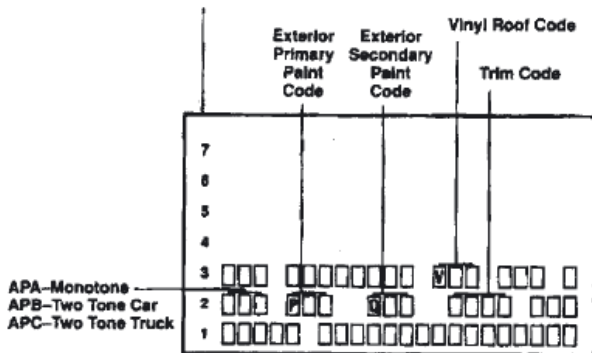

VIN / TYPENSCHILD

VIN PLATE LOCATIONS

1. Neon, Sebring
2. Wrangler
3. Stratus Cabrio
4. PT Cruiser
5. Stratus, Voyager
6. Grand Cherokee

**VIN PLATE LOCATION
GRAND CHEROKEE**

**VIN PLATE CHRYSLER
PAINTCODE = PS2**

COLOR IDENTIFICATION PLATE

→ 1993

1993 →

VINformation

CHECK THIS EXAMPLE

1st Position of the VIN# (Vehicle Identification Number)

This digit breaks down the Country of Production for a vehicle sold in the U.S.A.

VIN Model Year ID 10th Character	Model Year
A	1980
B	1981
C	1982
D	1983
E	1984
F	1985
G	1986
H	1987
J	1988
K	1989
L	1990
M	1991
N	1992
P	1993
R	1994
S	1995
T	1996
V	1997
W	1998
X	1999
Y	2000
1	2001
2	2002
3	2003
4	2004
5	2005